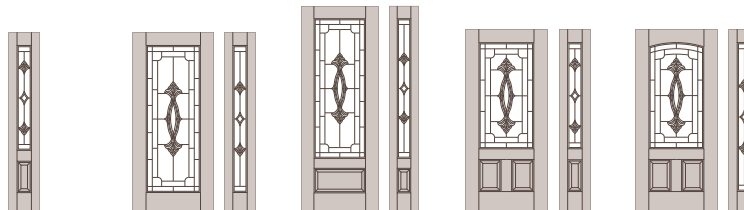

Champagne Glass

MERANTI MAHOGANY DOORS					
Door	7208	7001	7101 - 8'0"	7201	7201A
3'0" x 6'8" Champagne		$715	$810	$669	$694
Sidelight	7134SL	7001SL	7101SL - 8'0"		
1'0" or 1'2" Champagne	$446	$455	$497		

HEMLOCK DOORS					
Door	7208	7001	7101 - 8'0"	7201	7201A
3'0" x 6'8" Champagne		$715	$810	$669	$694
Sidelight	7134SL	7001SL	7101SL - 8'0"		
1'0" or 1'2" Champagne	$446	$455	$497		

All doors and sidelights are production items. Requires glazing.
Doors are 1-3/4" thick unless otherwise specified.

= Item not carried in program