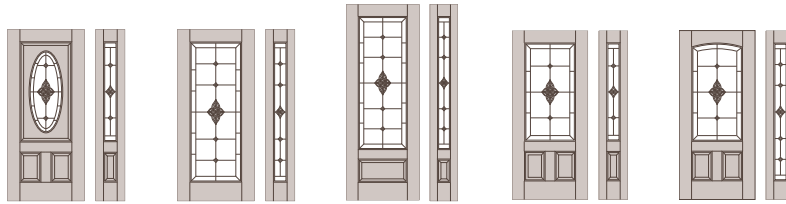

# EXTERIOR DOORS - DECORATIVE GLASS

MERANTI MAHOGANY - HEMLOCK DOORS - DECORATIVE GLASS

Rosemont Glass

MERANTI MAHOGANY DOORS					
Door	7208	7001	7101 - 8'0"	7201	7201A
3'0" x 6'8" Rosemont	\$640	\$581	\$688	\$564	\$594
Sidelight	7134SL	7001SL	7101SL - 8'0"		
1'0" or 1'2" Rosemont	\$402	\$412	\$450		