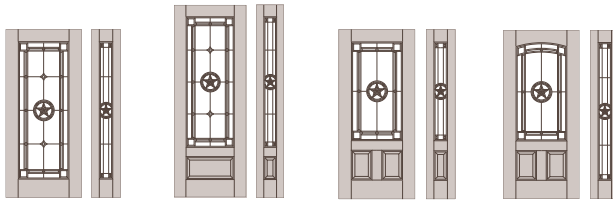

Lonestar Glass

MERANTI MAHOGANY DOORS					
Door	7208	7001	7101 - 8'0"	7201	7201A
3'0" x 6'8" Lone Star		$656	$752	$617	$648
Sidelight	7134SL	7001SL	7101SL - 8'0"		
1'0" or 1'2" Lone Star	$438	$450	$487		

HEMLOCK DOORS					
Door	7208	7001	7101 - 8'0"	7201	7201A
3'0" x 6'8" Lone Star		$656	$752	$617	$648
Sidelight	7134SL	7001SL	7101SL - 8'0"		
1'0" or 1'2" Lone Star	$438	$450	$487