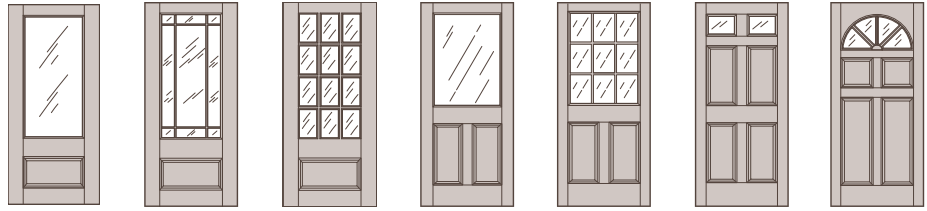

EXTERIOR DOORS

HEMLOCK DOORS							
6'8" Doors	5101	5109	5112	5201	5209	5402	5404
2' 6" x 6' 8"	$346.00	$403.00	$424.00	$356.00	$403.00		
2' 8" x 6' 8"	$357.00	$409.00	$434.00	$365.00	$413.00	$365.00	$365.00
3' 0" x 6' 8"	$368.00	$422.00	$444.00	$377.00	$423.00	$377.00	$377.00
AURALAST® PINE DOORS							
6'8" Doors				5201			
2' 8" x 6' 8"				$601.00			
3' 0" x 6' 8"				$611.00