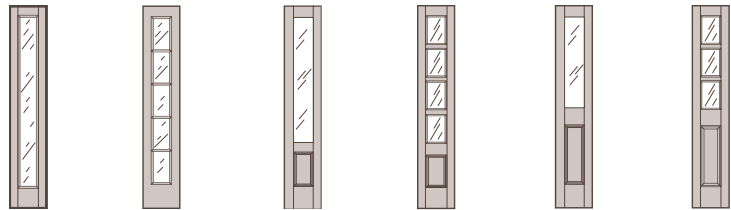

HEMLOCK SIDELIGHTS						
	5001SL*	5005SL	5101SL	5104SL	5201SL	5203SL
1'0" or 1'2" x 6'8"	$222.00	$245.00	$245.00	$255.00	$244.00	$255.00
AURALAST® PINE SIDELIGHTS						
	5001SL				5201SL	
1'0" or 1'2" x 6'8"	$334.00				$389.00	

HEMLOCK - AURALAST SASH DOORS

*Production item. Requires glazing.

Doors are 1-3/4" thick unless otherwise specified.

= Item not carried in program