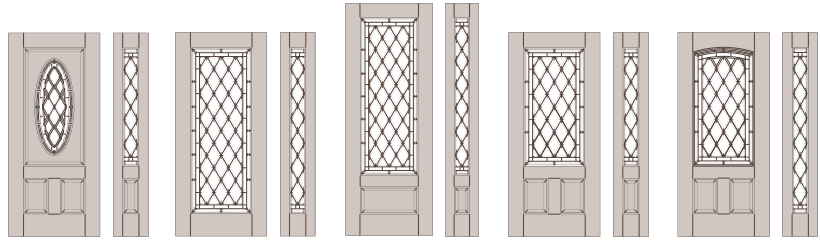

EXTERIOR DOORS - DECORATIVE GLASS

Firethorn Glass

MERANTI MAHOGANY DOORS					
Door	7208	7001	7101 - 8'0"	7201	7201A
3'0" x 6'8" Firethorne	$733	$742	$860	$710	$736
Sidelight	7134SL	7001SL	7101SL - 8'0"		
1'0" or 1'2" Firethorne	$480	$492	$532		
HEMLOCK DOORS					
Door	7208	7001	7101 - 8'0"	7201	7201A
3'0" x 6'8" Firethorne	$733	$742	$860	$710	$736
Sidelight	7134SL	7001SL	7101SL - 8'0"		
1'0" or 1'2" Firethorne	$480	$492	$532